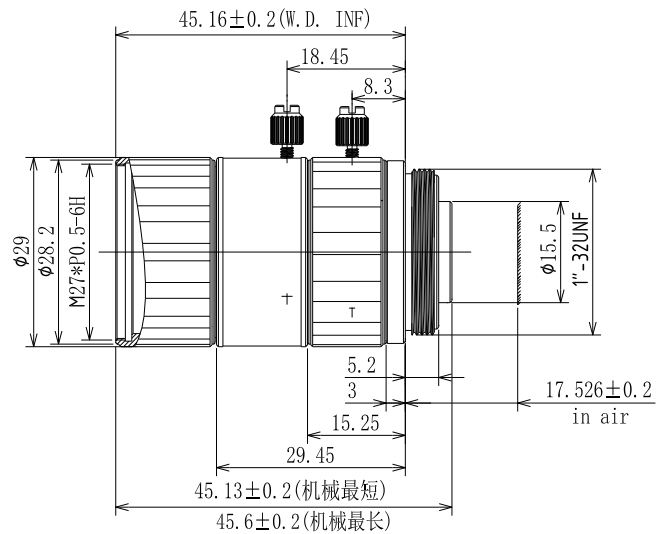

MFA118-S35V2

35mm Focal Length

- Macro Designed For Machine Vision Application
- High Resolution, High Contrast, and Low Distortion
- Work with 1/3"-1/1.8" Format Camera and Focal Length is From 4mm to 100mm
- Perfect Substitute For FA Lens From Japan Like Tamron, CBC, VST, Ricoh ect

1/1.8" C-Mount				
Focal Length		f=35mm		
Max Diameter(RATIO)		F=2.8~16		
Picture Size		1/1.8"	1/2"	1/3"
Angle	H	10.9°	9.5°	7.1°
	V	7.3°	7.1°	5.3°
	D	13.2°	11.8°	8.9°
Distortion(TV)		<0.05%		
Focus distance(min)		0.2m		
Max sensor size		Φ9.4mm		
Filter screw size		M27*P0.5		
Mount		C-Mount		