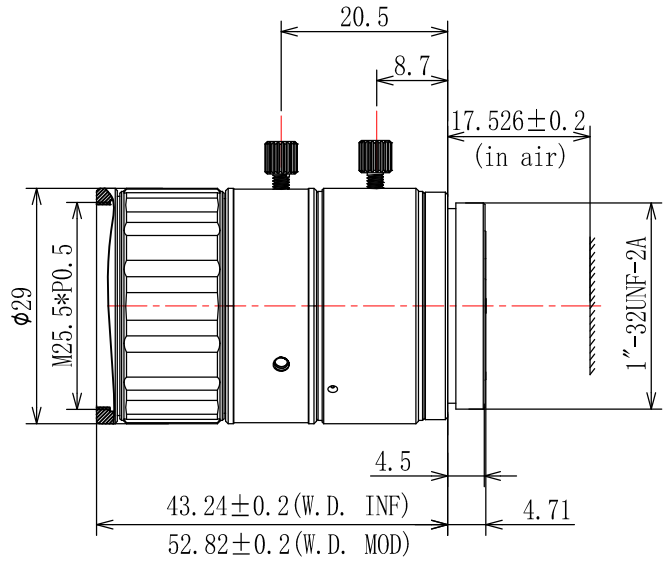

MFA230-S08

8mm Focal Length

- Macro Designed For Machine Vision Application
- High Resolution, High Contrast, and Low Distortion
- Work with 1/3"-2/3" Format Camera and Focal Length is From 4mm to 100mm
- Perfect Substitute For FA Lens From Japan Like Tamron, CBC, VST, Ricoh ect

2/3" C-Mount				
Focal Length		f=8mm		
Max Diameter(RATIO)		F=2.6~16		
Picture Size		2/3"	1/1.8"	1/2"
Angle	H	53.5°	56.5°	42.0°
	V	46.0°	34.1°	32.1°
	D	67.2°	56.5°	51.4°
Distortion(TV)		<0.5%		
Focus distance(min)		0.11m		
Max sensor size		Φ11.4mm		
Filter screw size		/		
Mount		C-Mount		