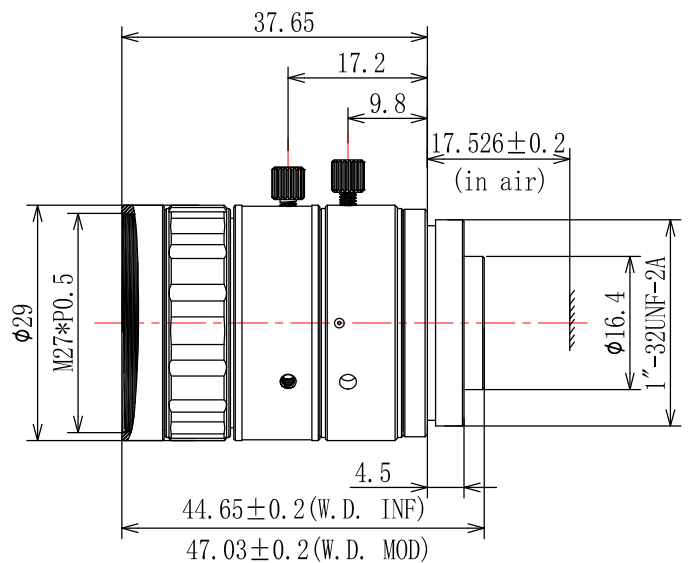

MFA230-S12

12mm Focal Length

- Macro Designed For Machine Vision Application
- High Resolution, High Contrast, and Low Distortion
- Work with 1/3"-2/3" Format Camera and Focal Length is From 4mm to 100mm
- Perfect Substitute For FA Lens From Japan Like Tamron, CBC, VST, Ricoh ect

2/3" C-Mount				
Focal Length		f=12mm		
Max Diameter(RATIO)		F=2.0~16		
Picture Size		1/1.8"	1/2"	2/3"
Angle	H	33.1°	29.0°	39.7°
	V	22.3°	21.9°	27.5°
	D	39.7°	35.8°	48.1°
Distortion(TV)		<0.5%		
Focus distance(min)		0.11m		
Max sensor size		Φ11.4mm		
Filter screw size		M27*P0.5		
Mount		C-Mount		