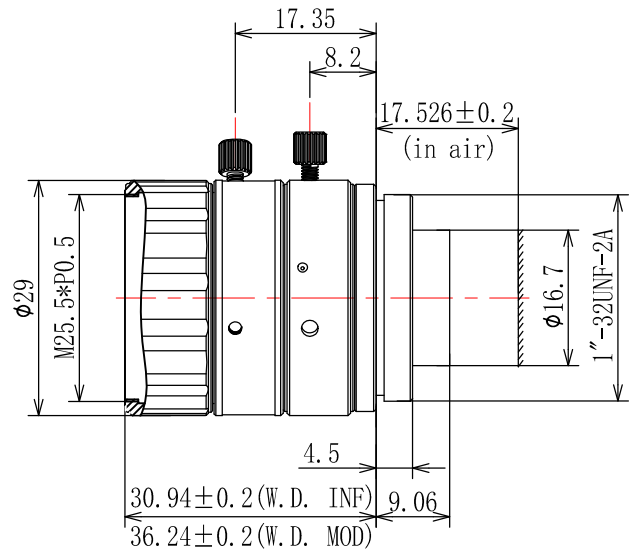

MFA230-S25

25mm Focal Length

- Macro Designed For Machine Vision Application
- High Resolution, High Contrast, and Low Distortion
- Work with 1/3"-2/3" Format Camera and Focal Length is From 4mm to 100mm
- Perfect Substitute For FA Lens From Japan Like Tamron, CBC, VST, Ricoh ect

2/3" C-Mount				
Focal Length		f=25mm		
Max Diameter(RATIO)		F=2.0~16		
Picture Size		2/3"	1/1.8"	1/2"
Angle	H	18.3°	15.8°	14°
	V	15.4°	10.7°	10.5°
	D	23.9°	19.4°	17.4°
Distortion(TV)		<0.1%		
Focus distance(min)		0.2m		
Max sensor size		Φ11.4mm		
Filter screw size		M25.5*P0.5		
Mount		C-Mount		