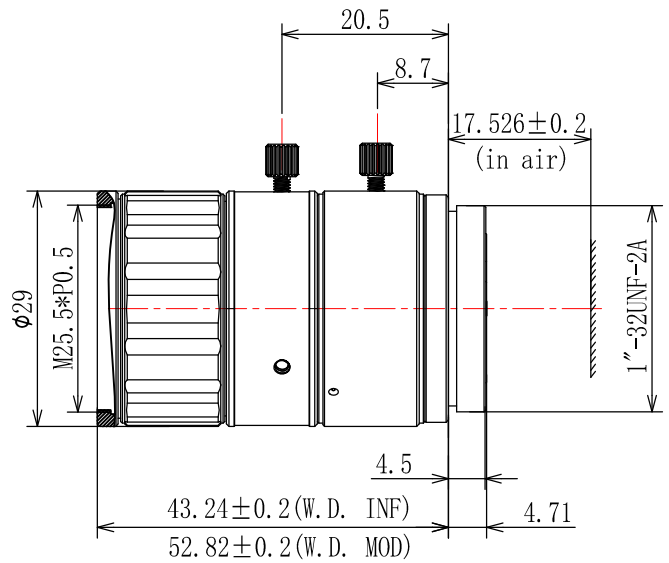

# MFA230-S35

## 35mm Focal Length

- Macro Designed For Machine Vision Application
- High Resolution, High Contrast, and Low Distortion
- Work with 1/3"-2/3" Format Camera and Focal Length is From 4mm to 100mm
- Perfect Substitute For FA Lens From Japan Like Tamron, CBC, VST, Ricoh ect

2/3" C-Mount				
Focal Length		f=35mm		
Max Diameter(RATIO)		F=2.0~16		
Picture Size		2/3"	1/1.8"	1/2"
Angle	H	12.8°	11.7°	14°
	V	10.7°	7.4°	10.5°
	D	16.49°	13.45°	17.4°
Distortion(TV)		<0.1%		
Focus distance(min)		0.2m		
Max sensor size		Φ11.4mm		
Filter screw size		M25.5*P0.5		
Mount		C-Mount		